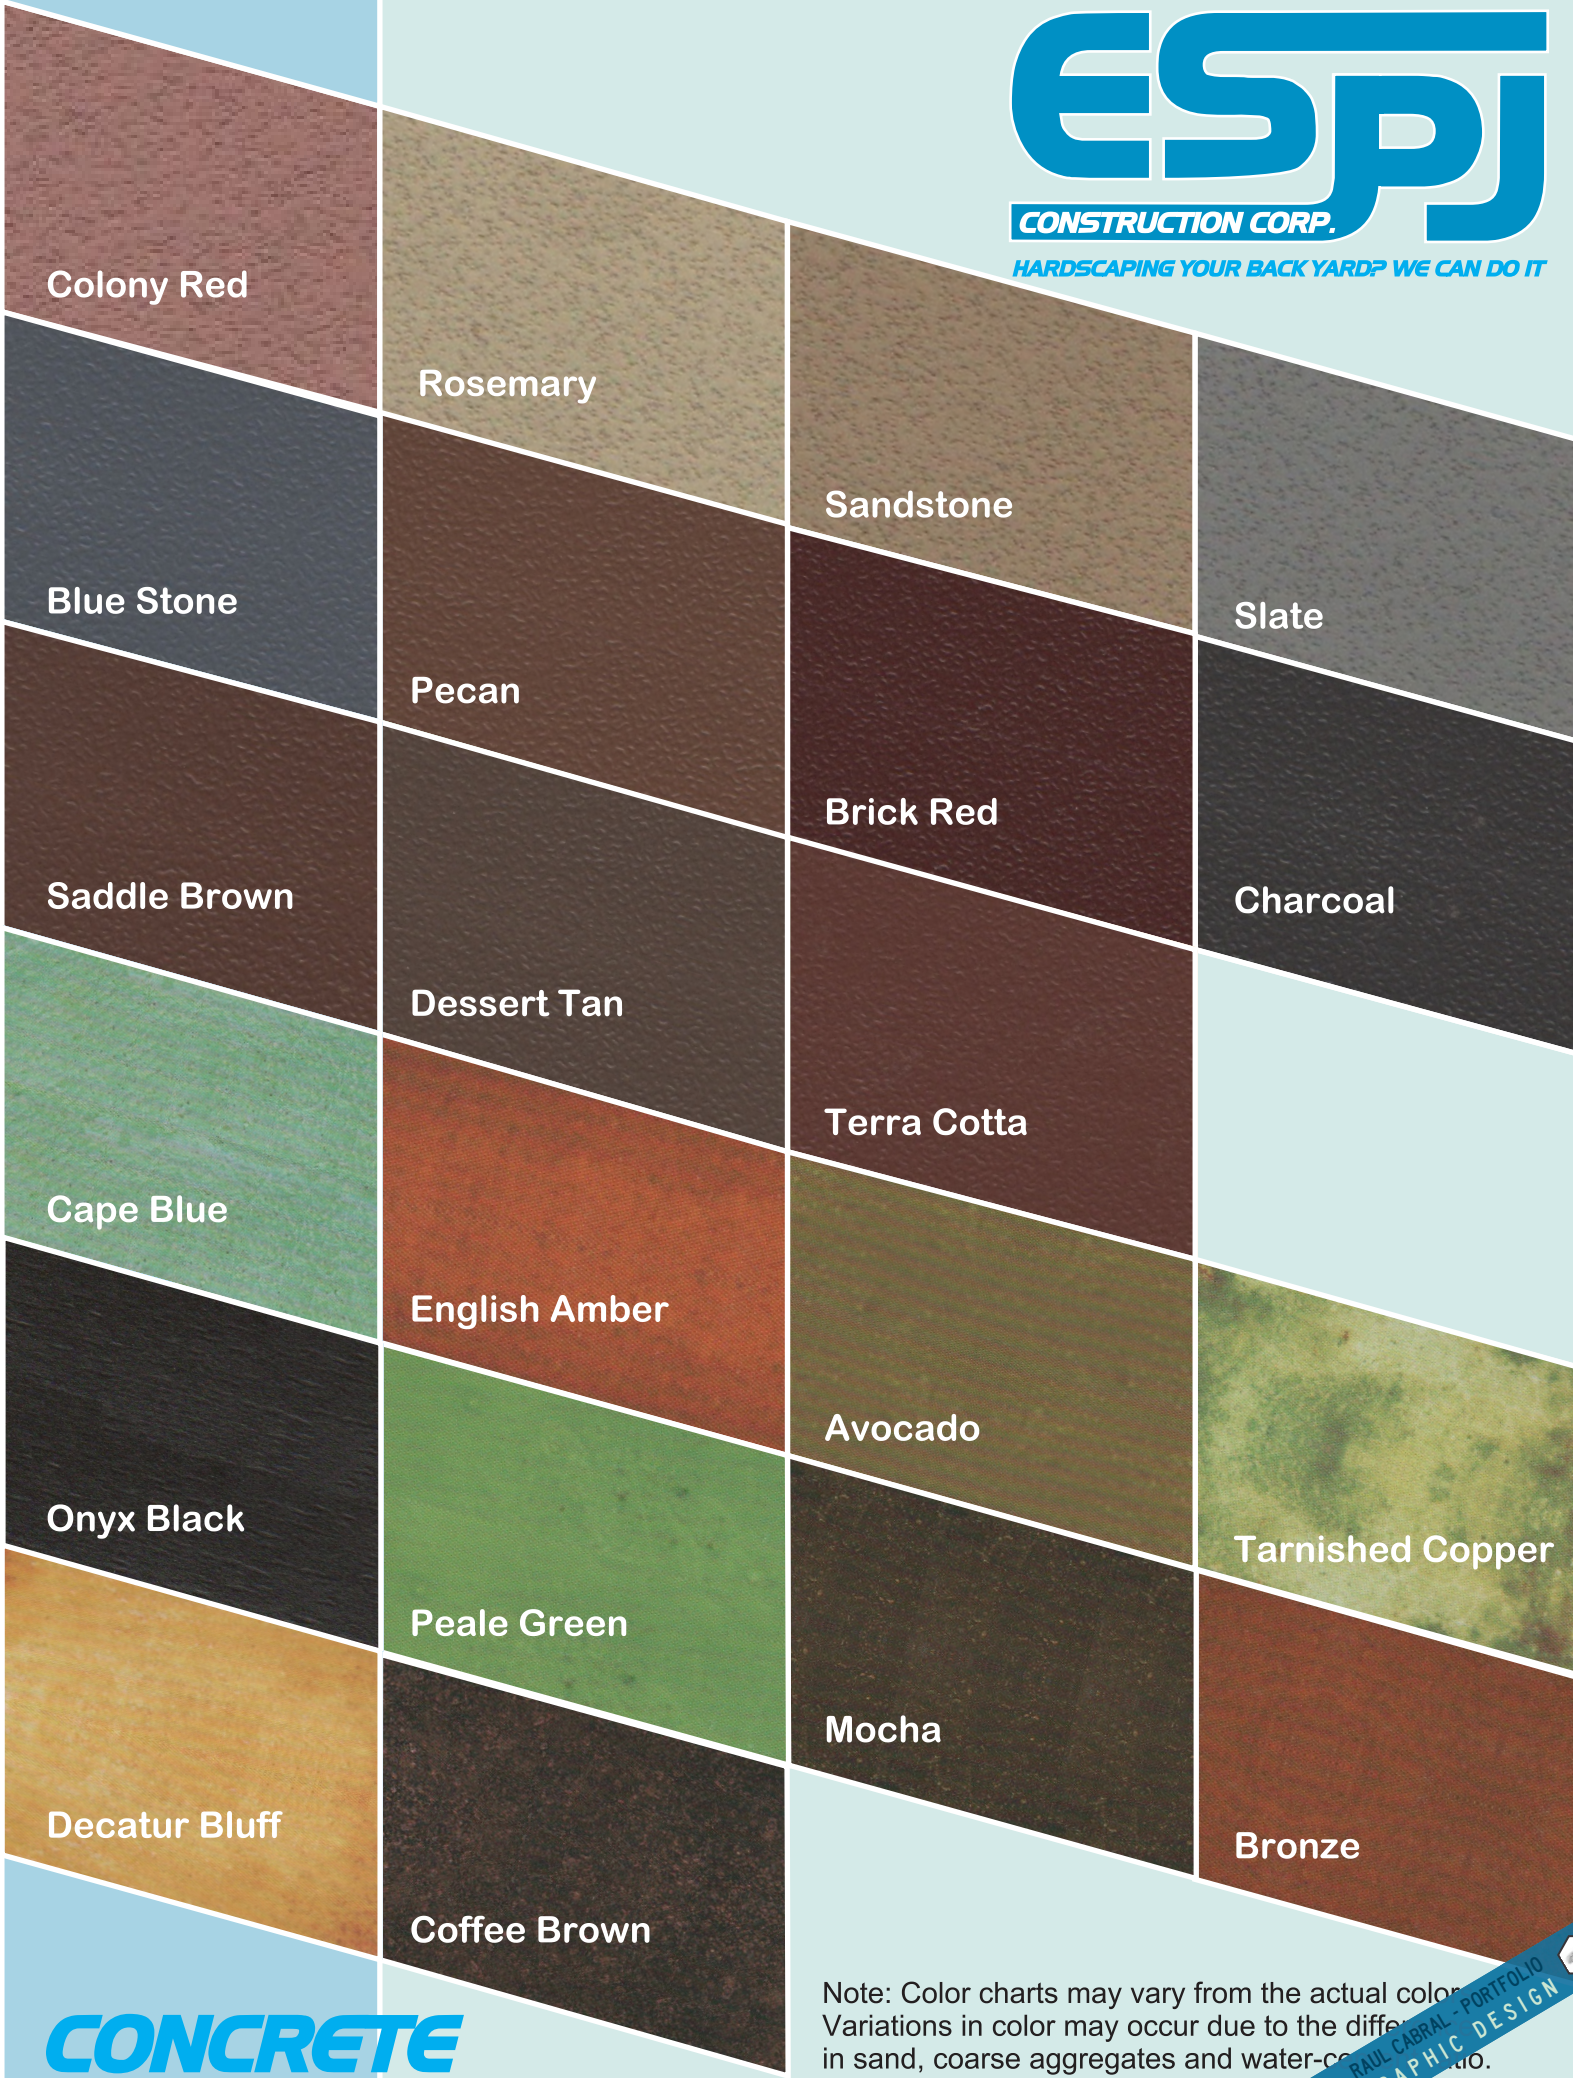

Colony Red

Rosemary

Sandstone

Slate

Blue Stone

Pecan

Brick Red

Charcoal

Saddle Brown

Dessert Tan

Terra Cotta

Cape Blue

English Amber

Avocado

Tarnished Copper

Onyx Black

Peale Green

Mocha

Bronze

Decatur Bluff

Coffee Brown