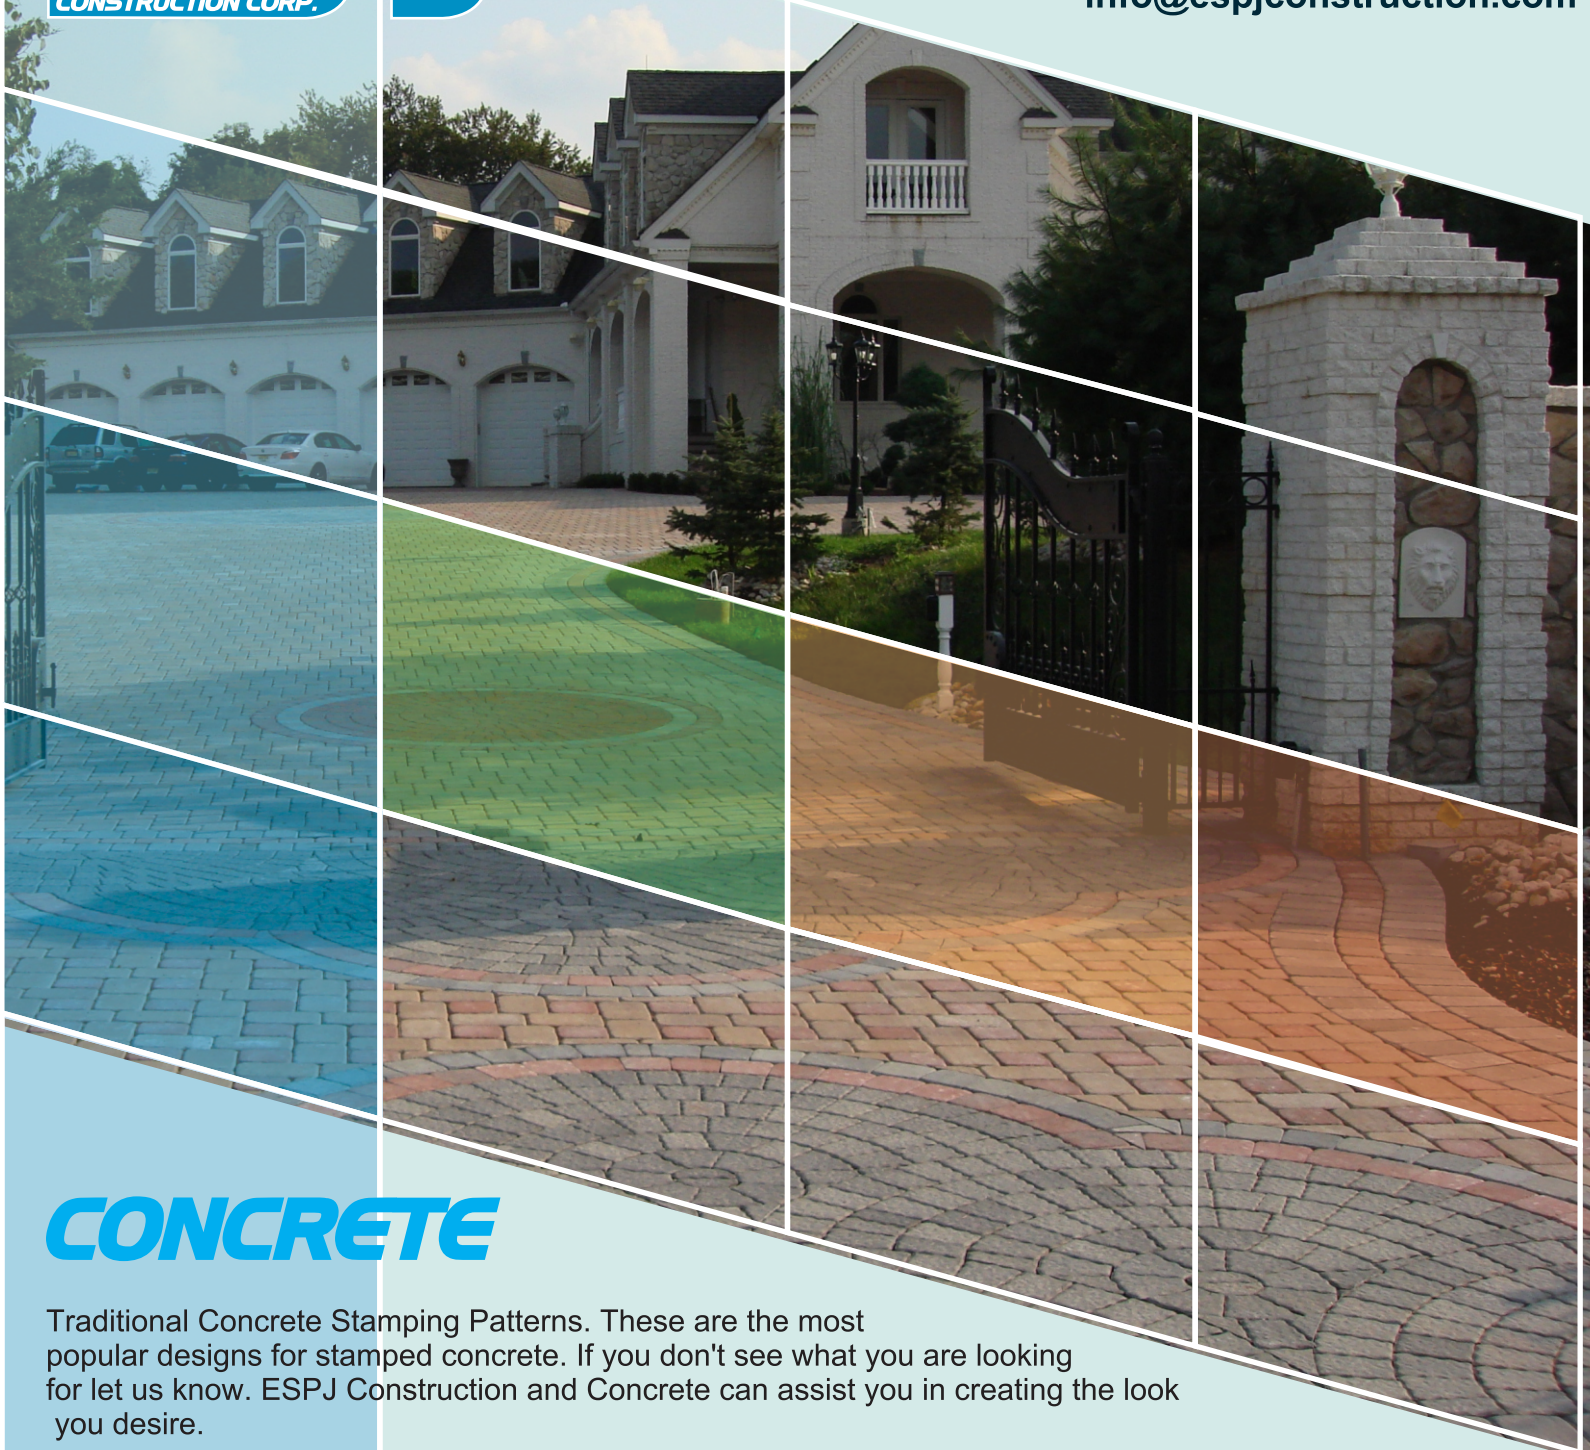

## **CONCRETE**

Traditional Concrete Stamping Patterns. These are the most popular designs for stamped concrete. If you don't see what you are looking for let us know. ESPJ Construction and Concrete can assist you in creating the look you desire.

Stamped Concrete is available in different color and patterns. We use the finest material. We will help you get the look and color you want for your stamped concrete.

*We will assist you with 3 choices below.*